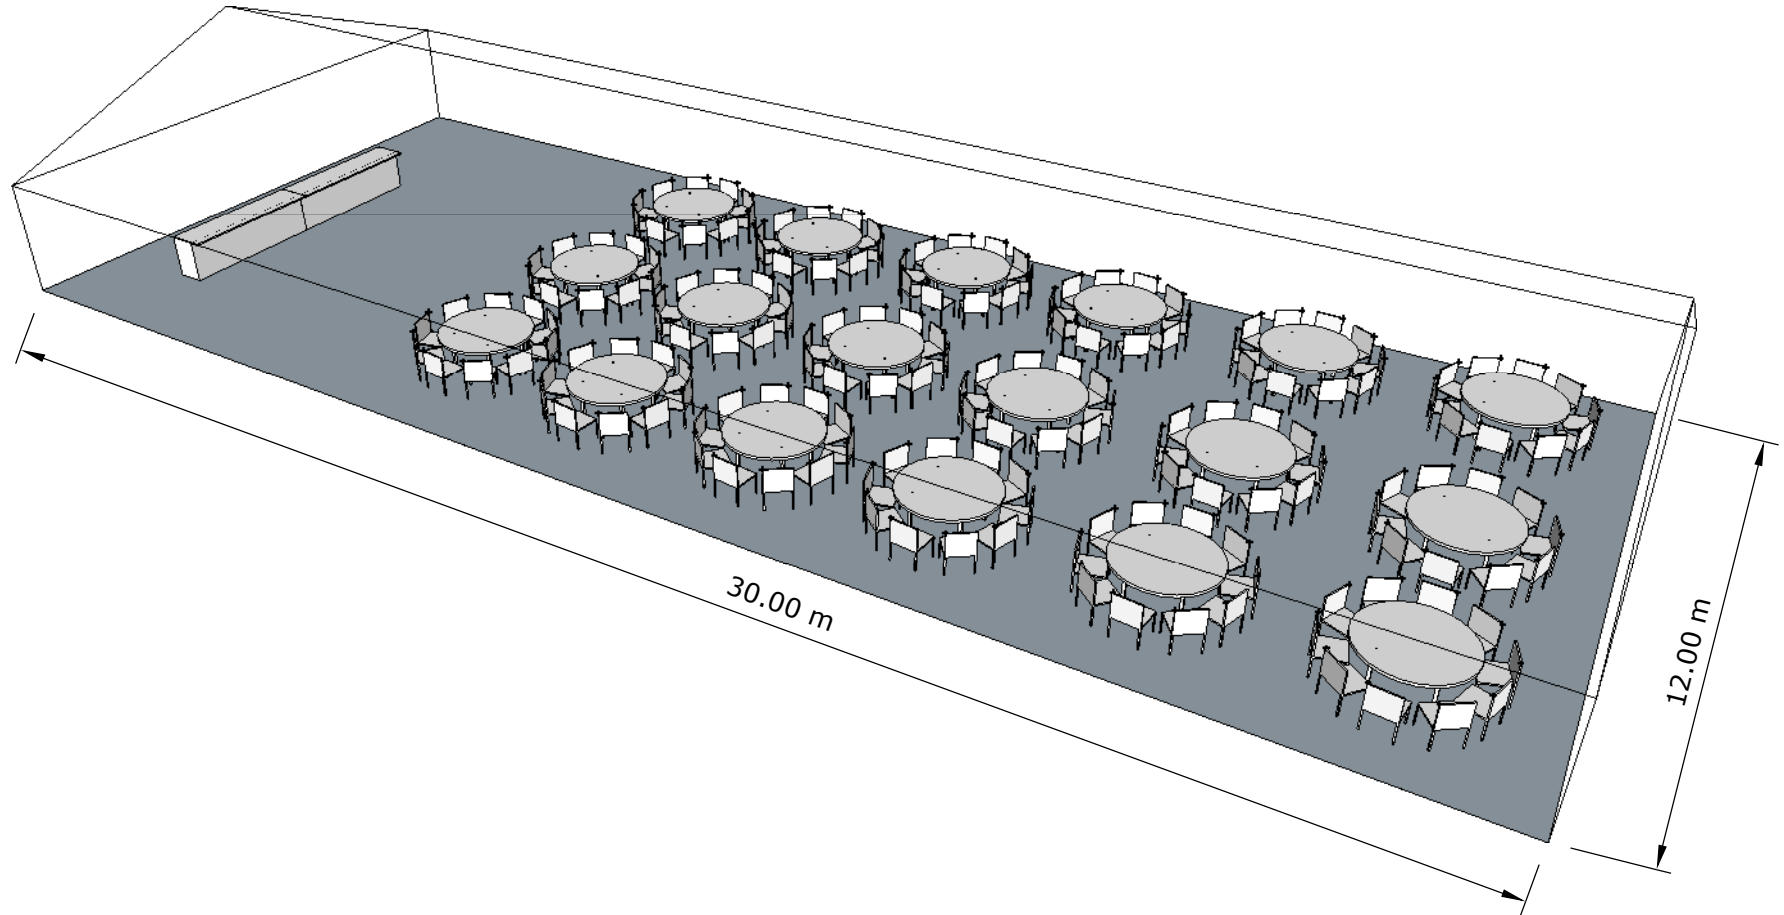

Seated Floor Plan
Aluminium Structure
12m x 30m
Round 6 Foot Tables

Guests Numbers: Approximately 180