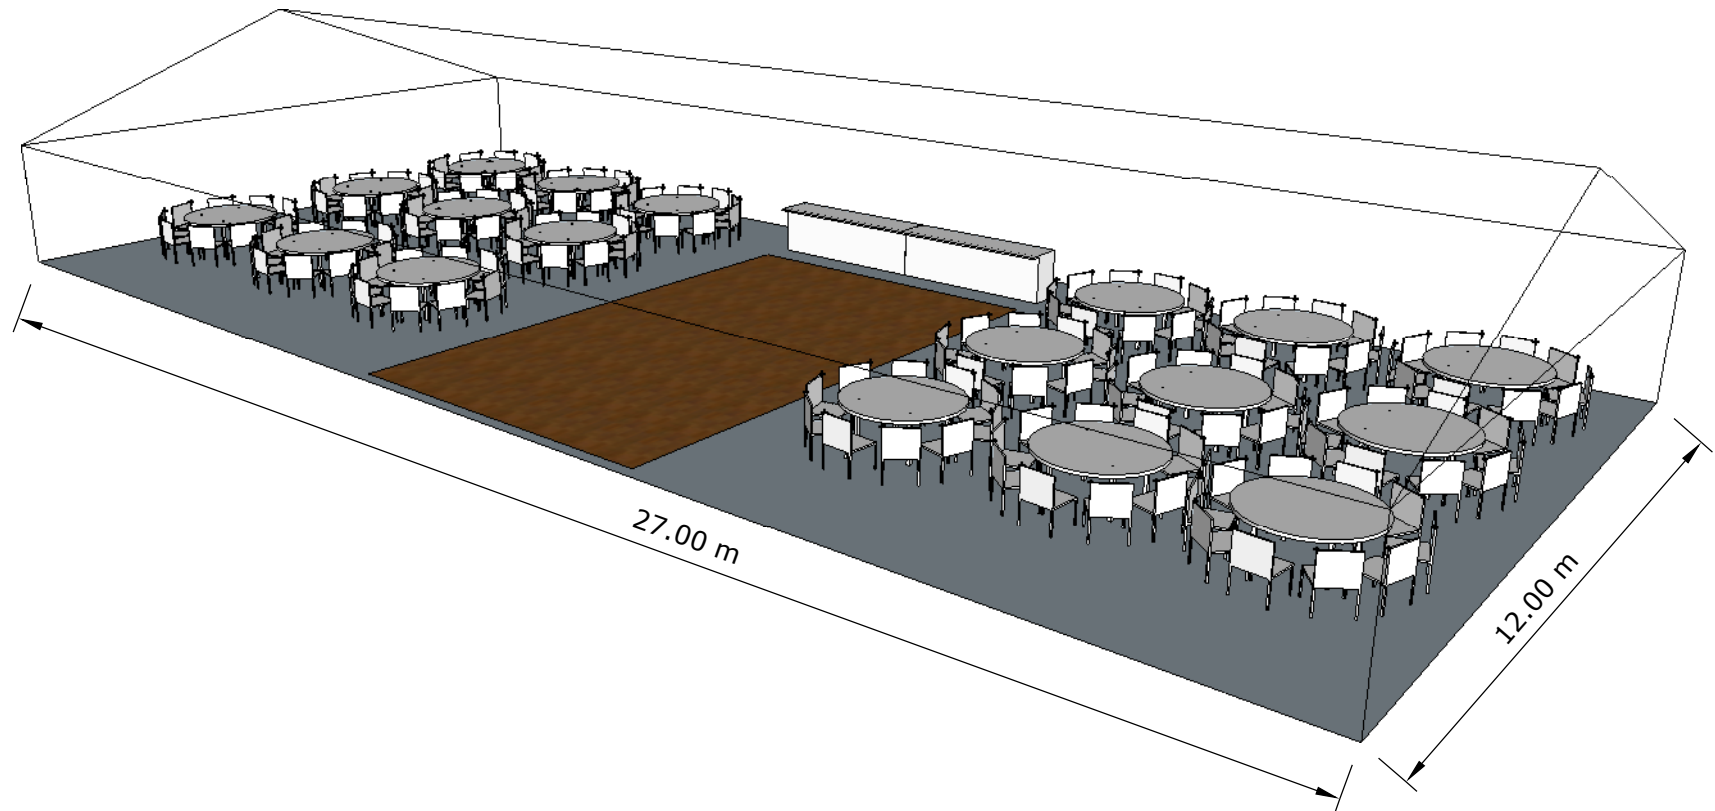

**Seated Floor Plan**  
**Aluminium Structure**  
**12m x 27m**  
**Round 6 Foot Tables**

Guests Numbers: Approximately 180  
Dance Floor: Large