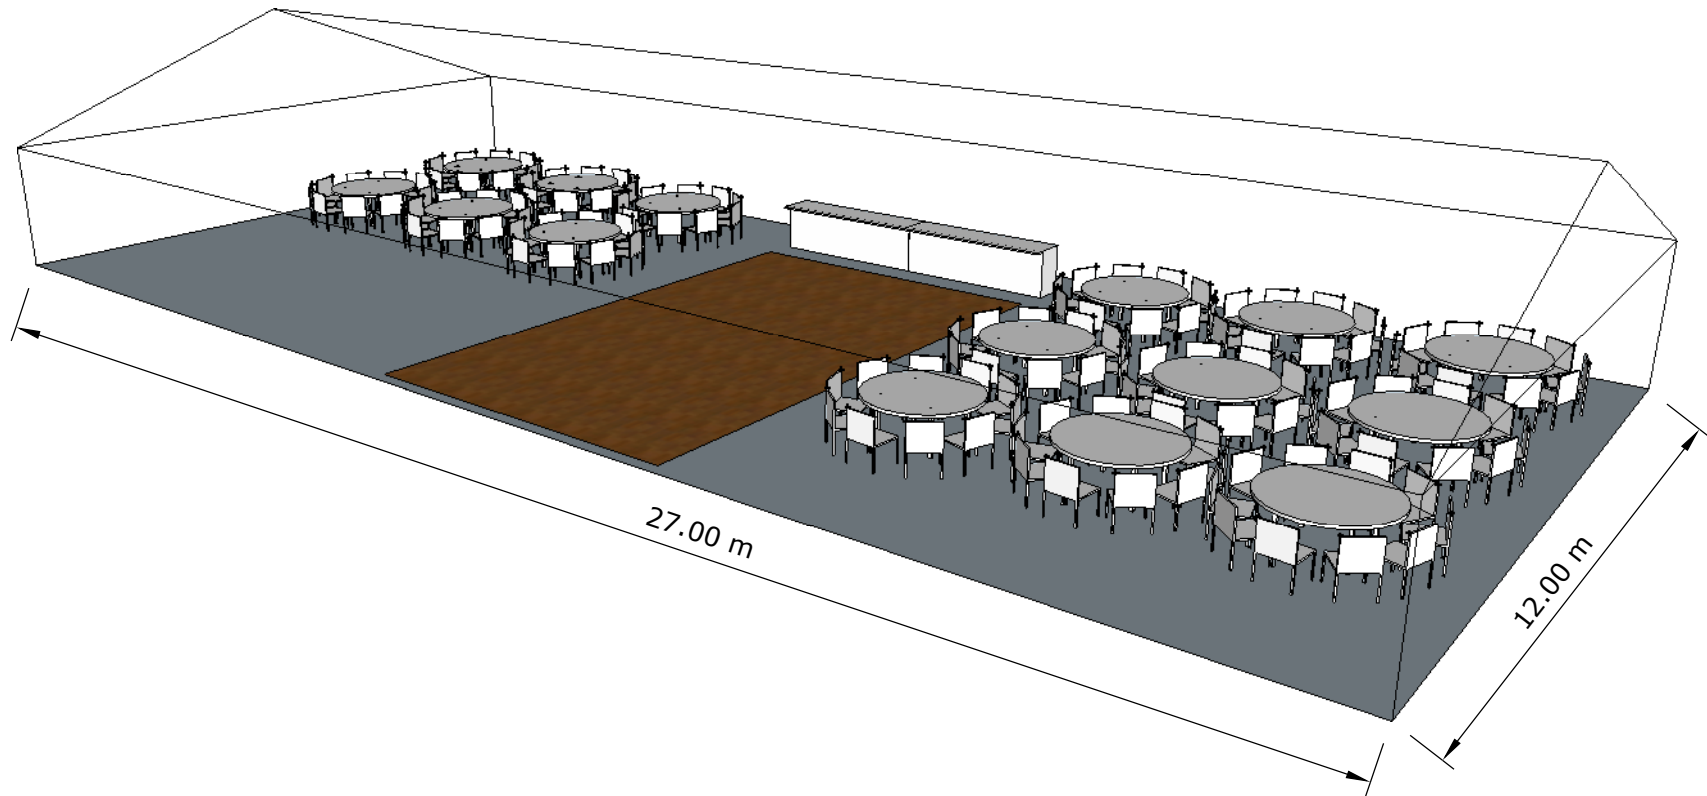

Seated Floor Plan
Aluminium Structure
12m x 27m
Round 6 Foot Tables

Guests Numbers: Approximately 150
Dance Floor: Large