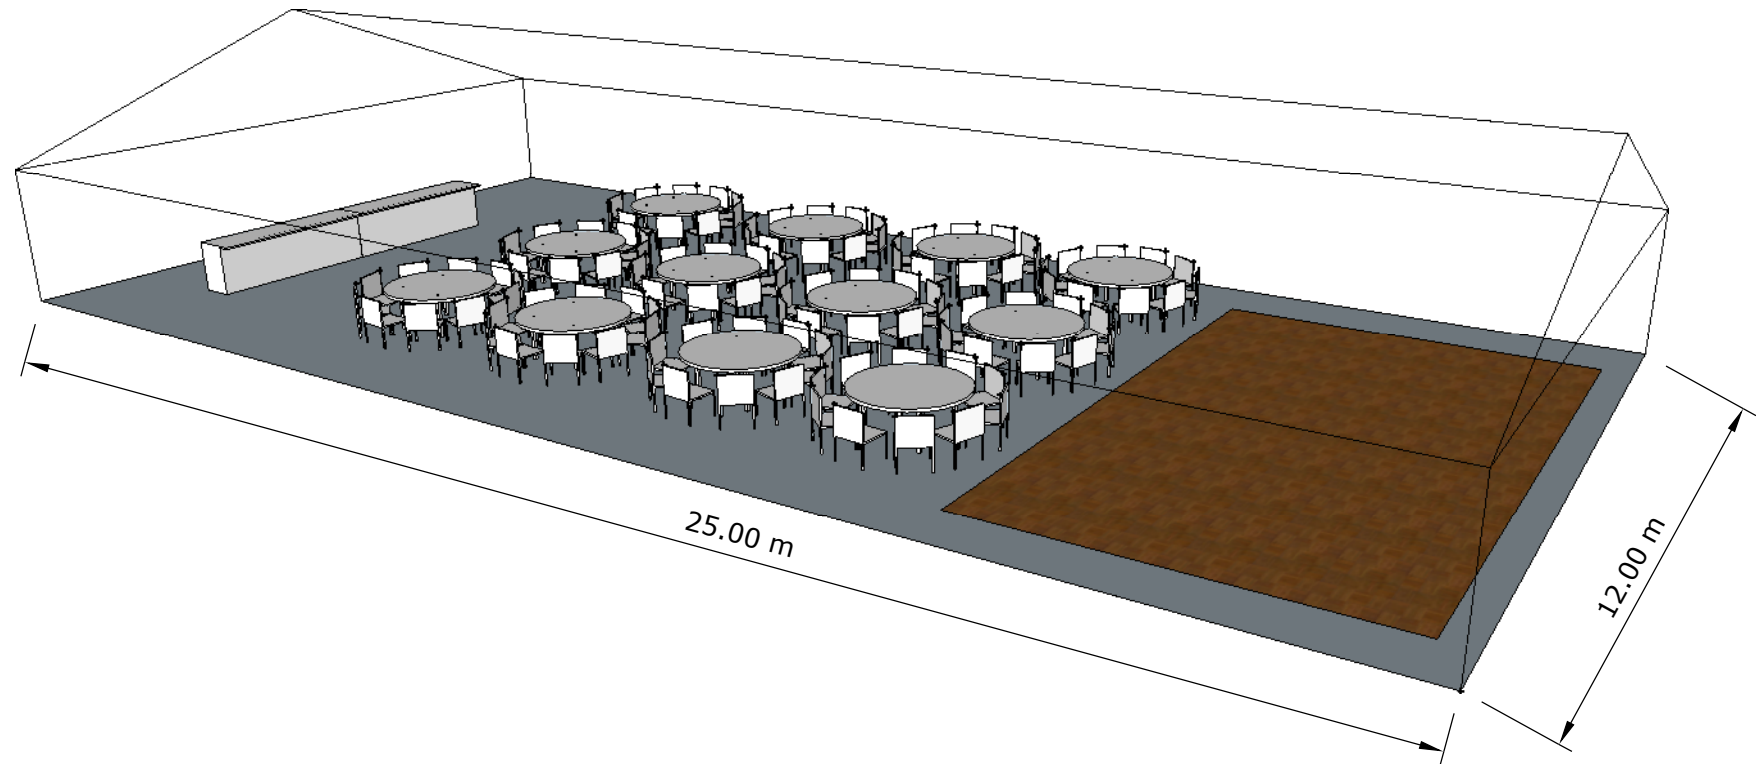

**Seated Floor Plan**  
**Aluminium Structure**  
**12m x 25m**  
**Round 6 Foot Tables**

Guests Numbers: Approximately 120  
Dance Floor: Large