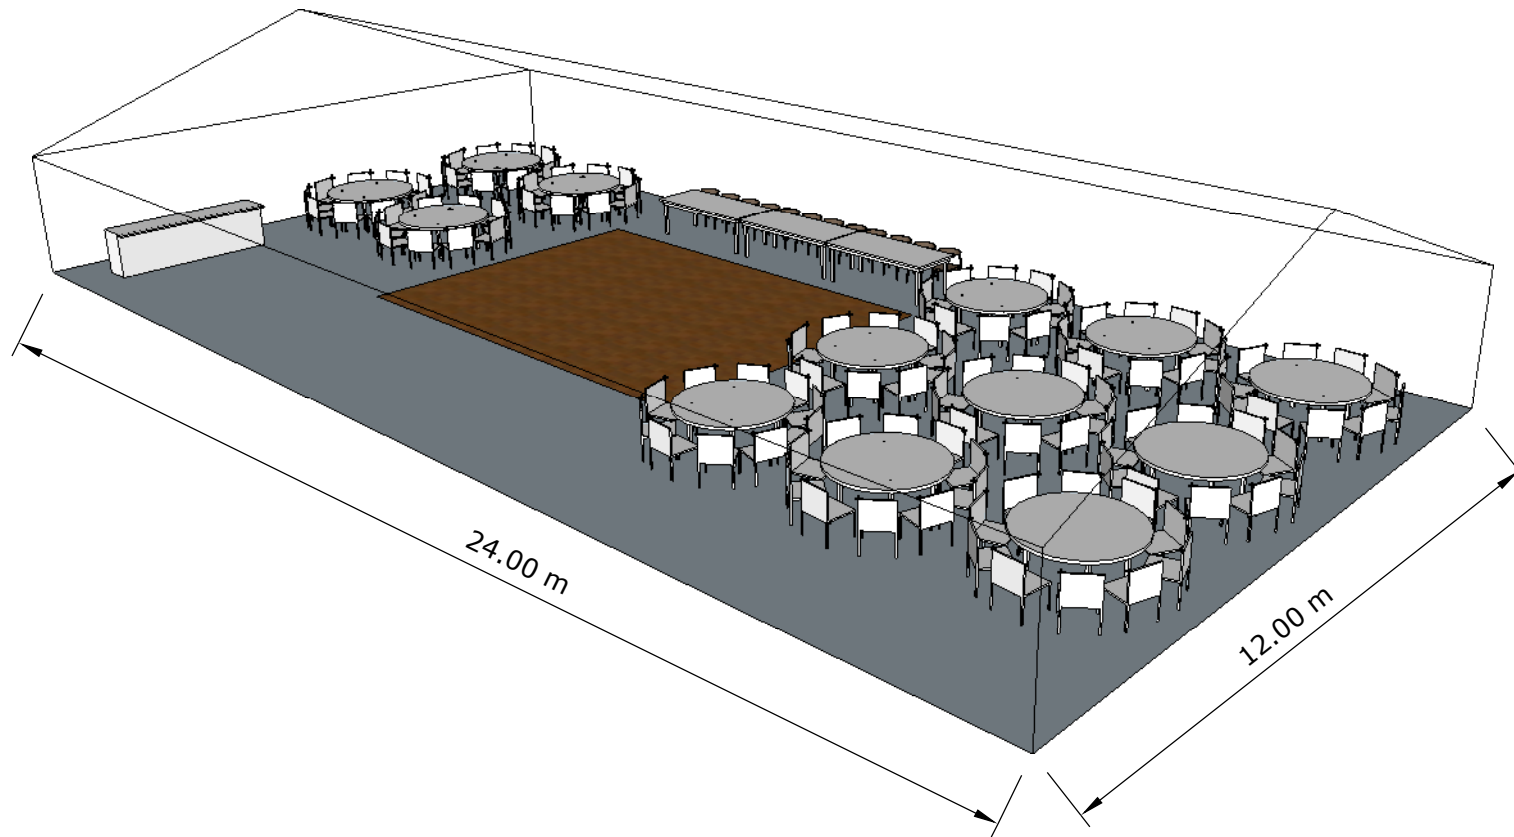

Seated Floor Plan
Aluminium Structure
12m x 24m
Round 6 Foot Tables

Guests Numbers: Approximately 145
Dance Floor: Medium