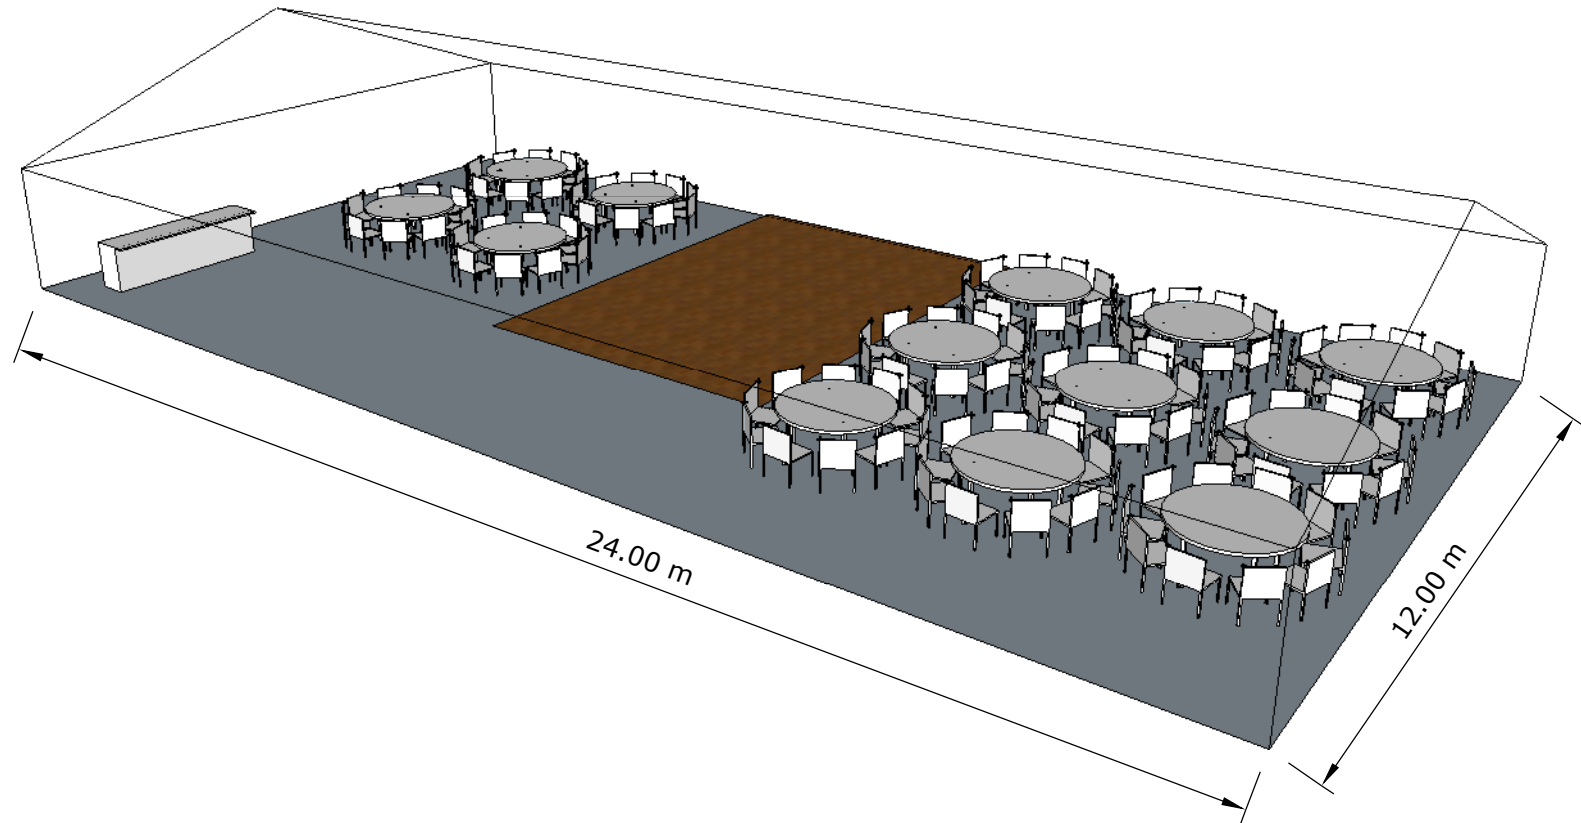

**Seated Floor Plan**  
**Aluminium Structure**  
**12m x 24m**  
**Round 6 Foot Tables**

Guests Numbers: Approximately 130  
Dance Floor: Medium