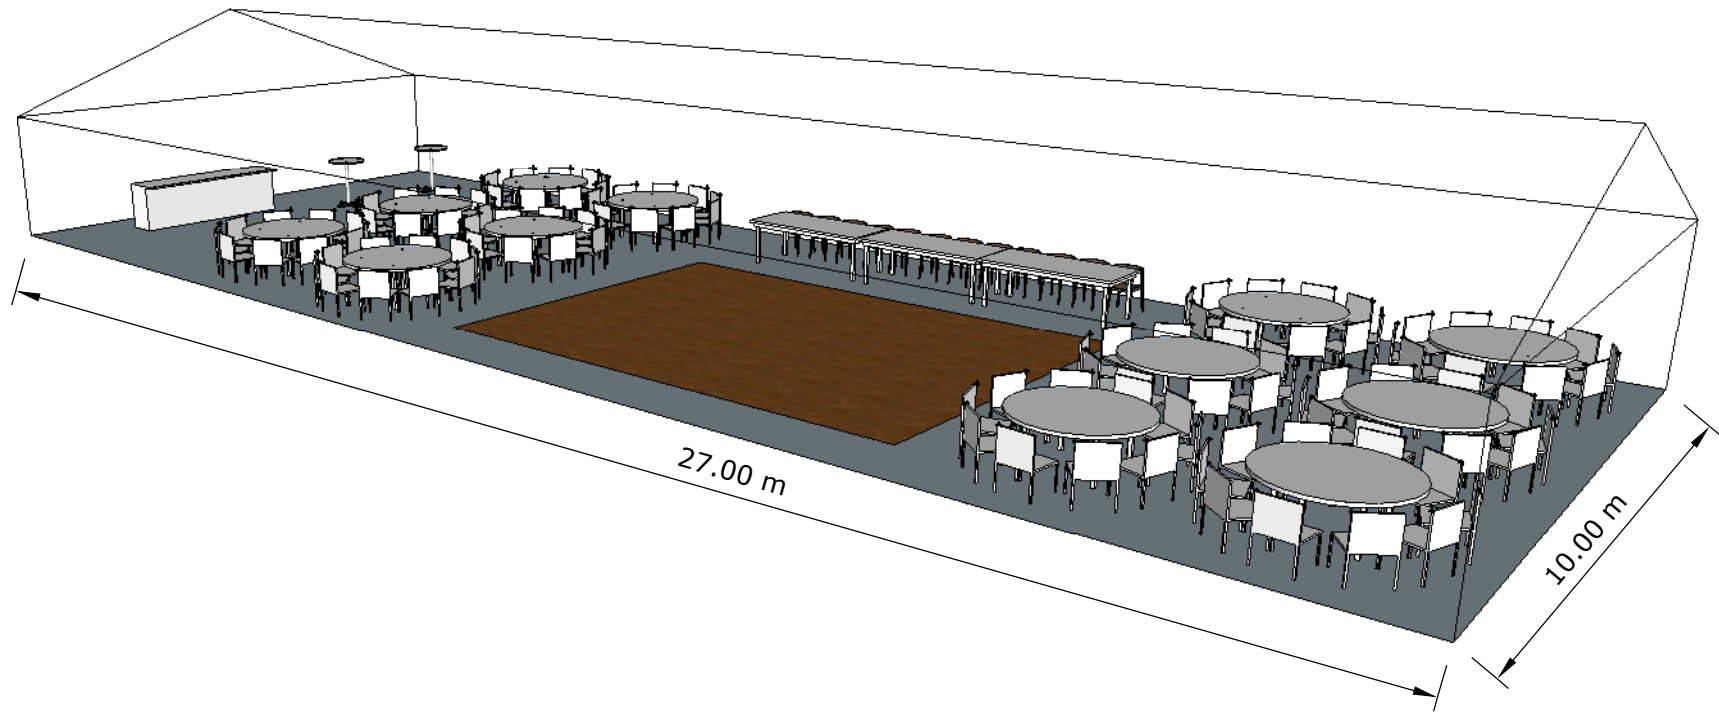

Seated Floor Plan
Aluminium Structure
10m x 27m
Round 6 Foot Tables

Guests Numbers: Approximately 132
Dance Floor: Medium