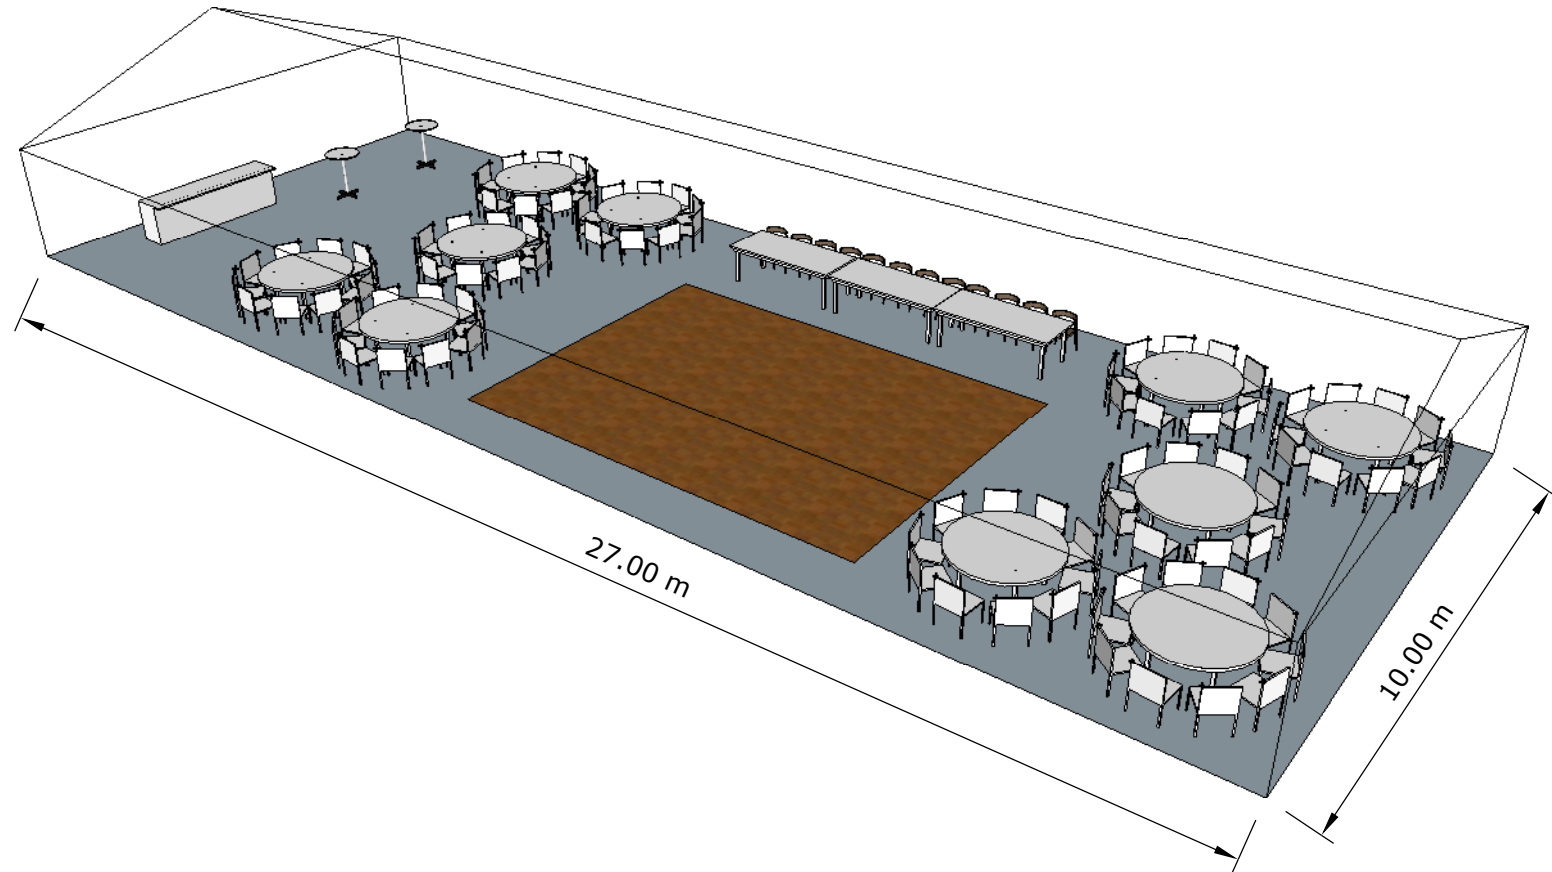

Seated Floor Plan
Aluminium Structure
10m x 27m
Round 6 Foot Tables

Guests Numbers: Approximately 112
Dance Floor: Medium