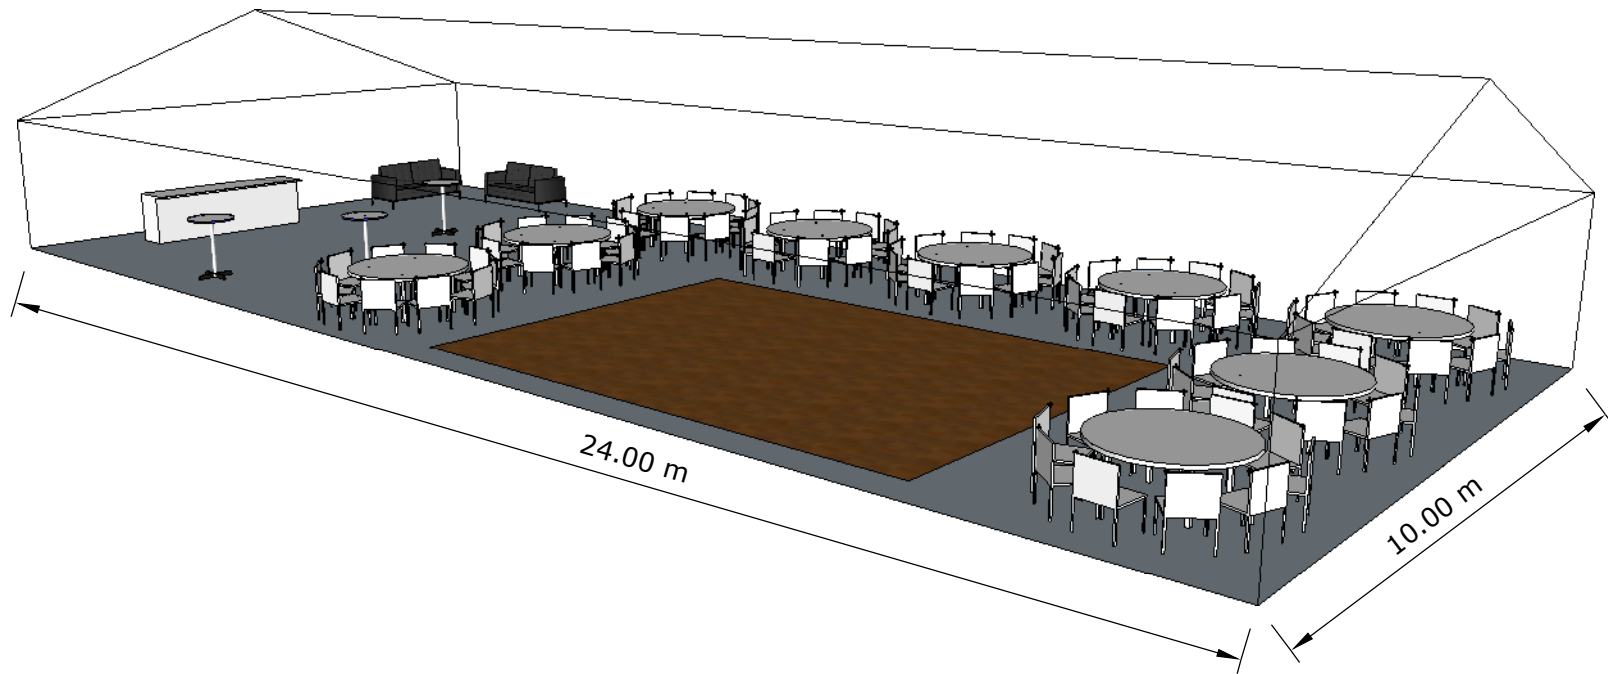

Seated Floor Plan
Aluminium Structure
10m x 24m
Round 6 Foot Tables

Guests Numbers: Approximately 90
Dance Floor: Medium