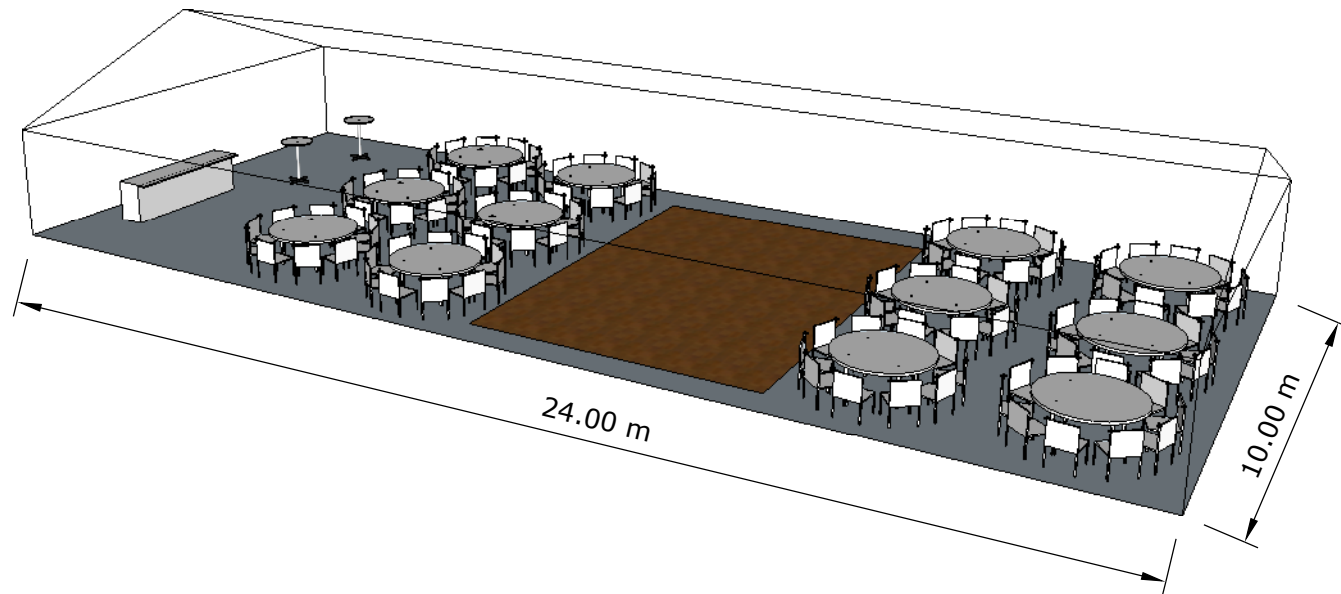

Seated Floor Plan
Aluminium Structure
10m x 24m
Round 6 Foot Tables

Guests Numbers: Approximately 120
Dance Floor: Medium