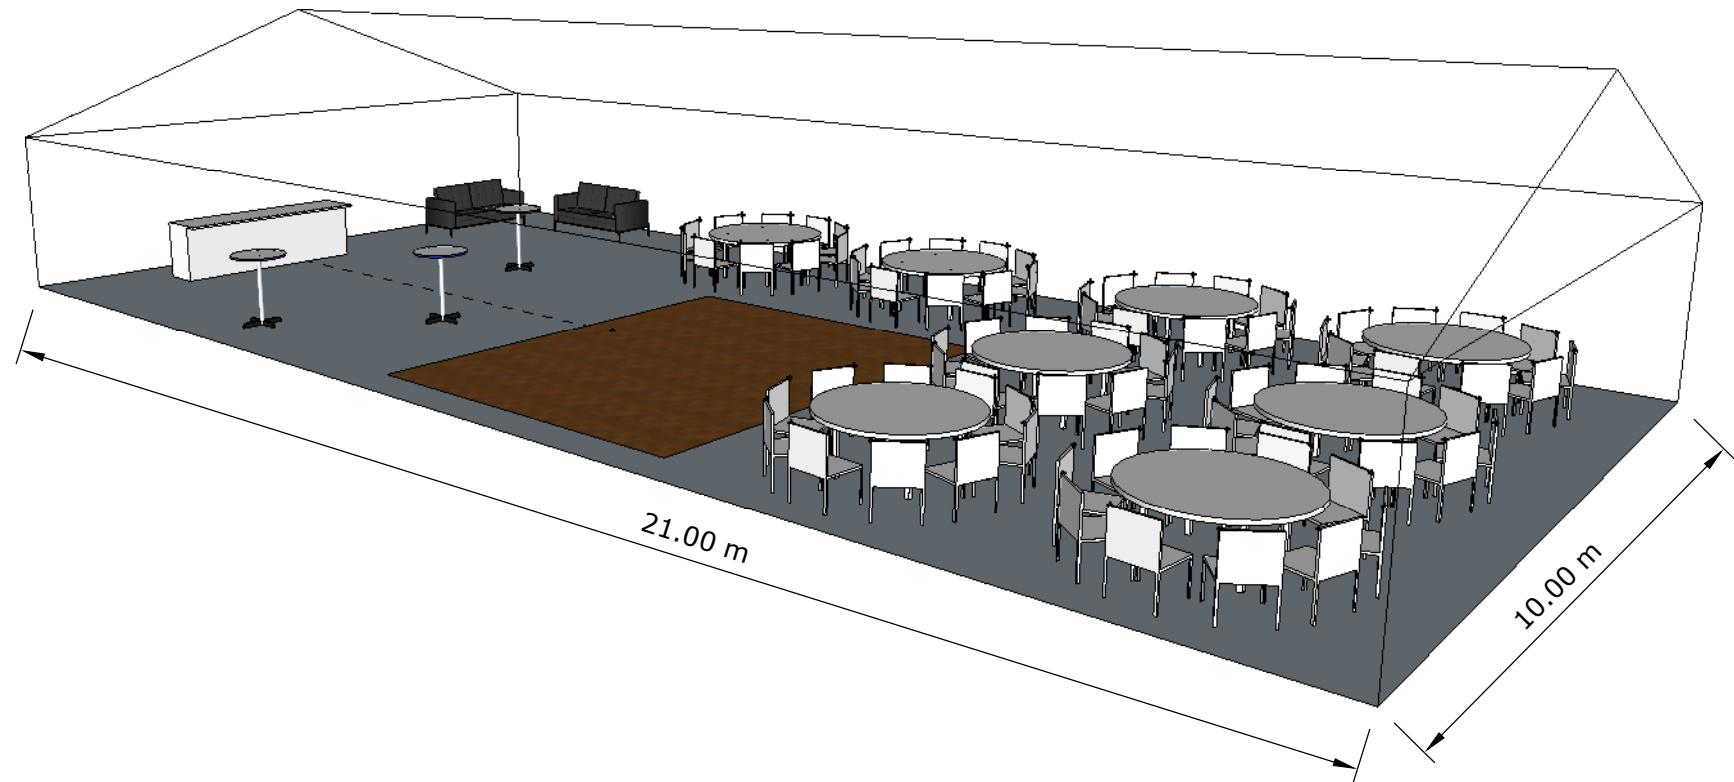

Seated Floor Plan
Aluminium Structure
10m x 21m
Round 6 Foot Tables

Guests Numbers: Approximately 80
Dance Floor: Small