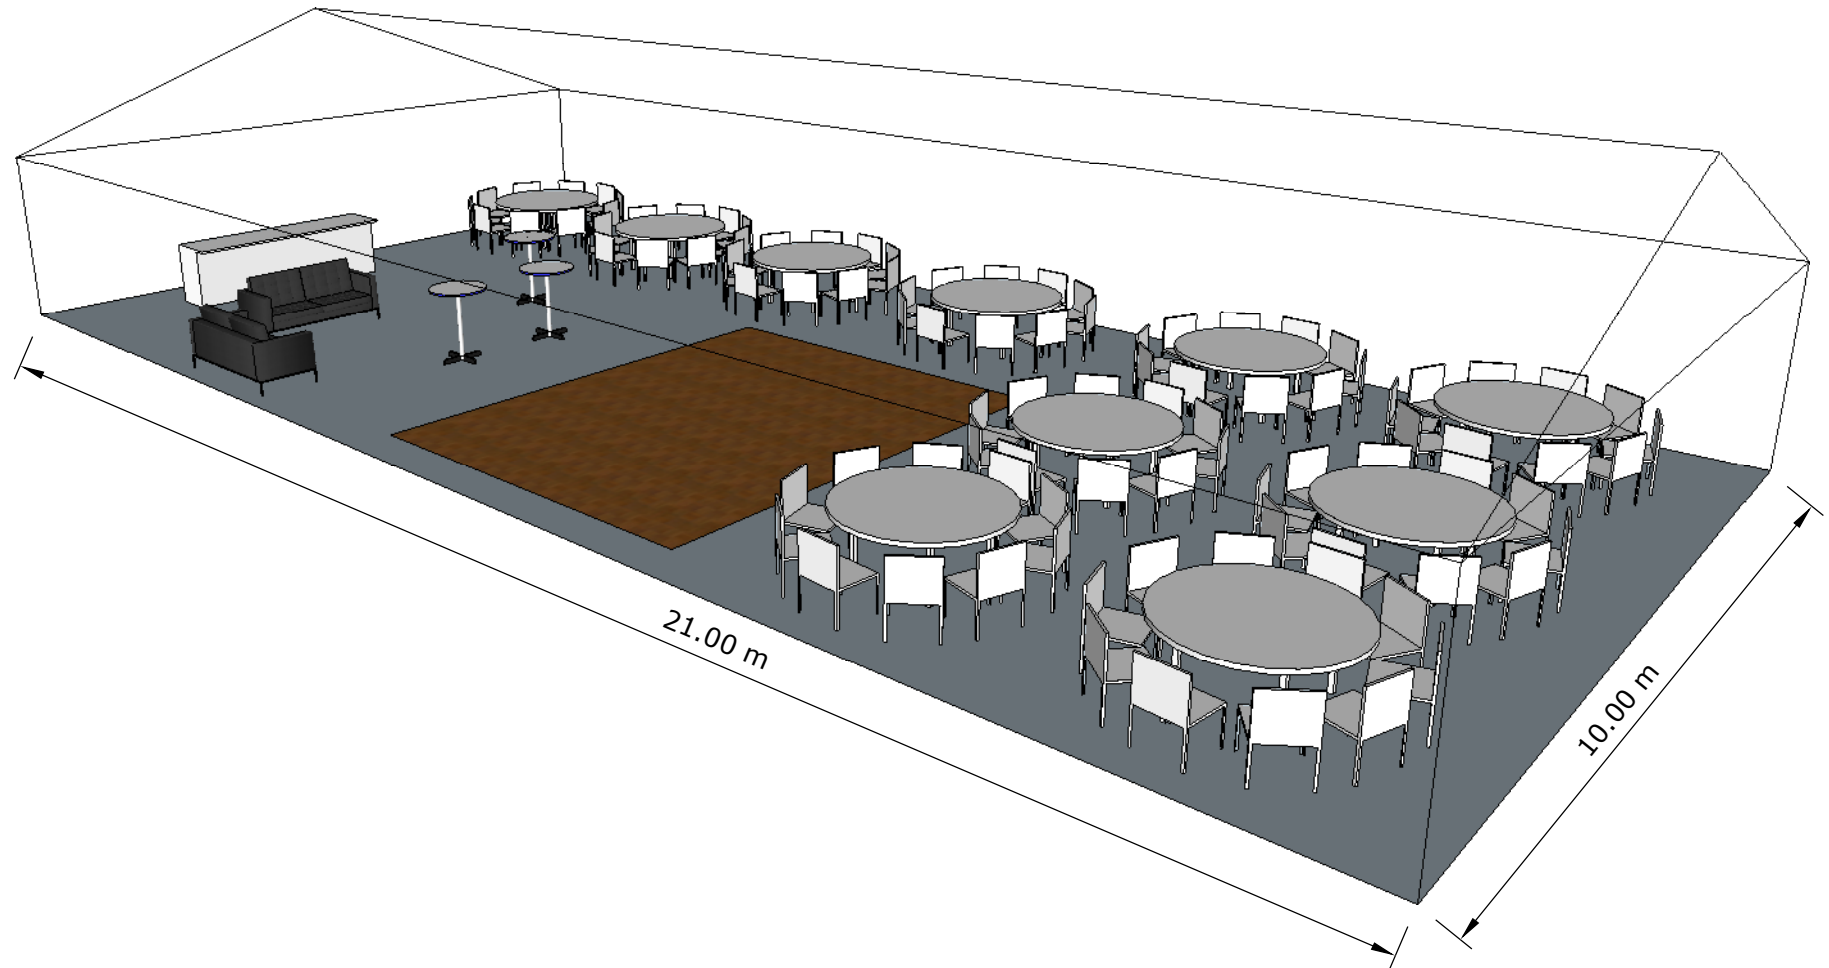

**Seated Floor Plan**  
**Aluminium Structure**  
**10m x 21m**  
**Round 6 Foot Tables**

Guests Numbers: Approximately 100  
Dance Floor: Small