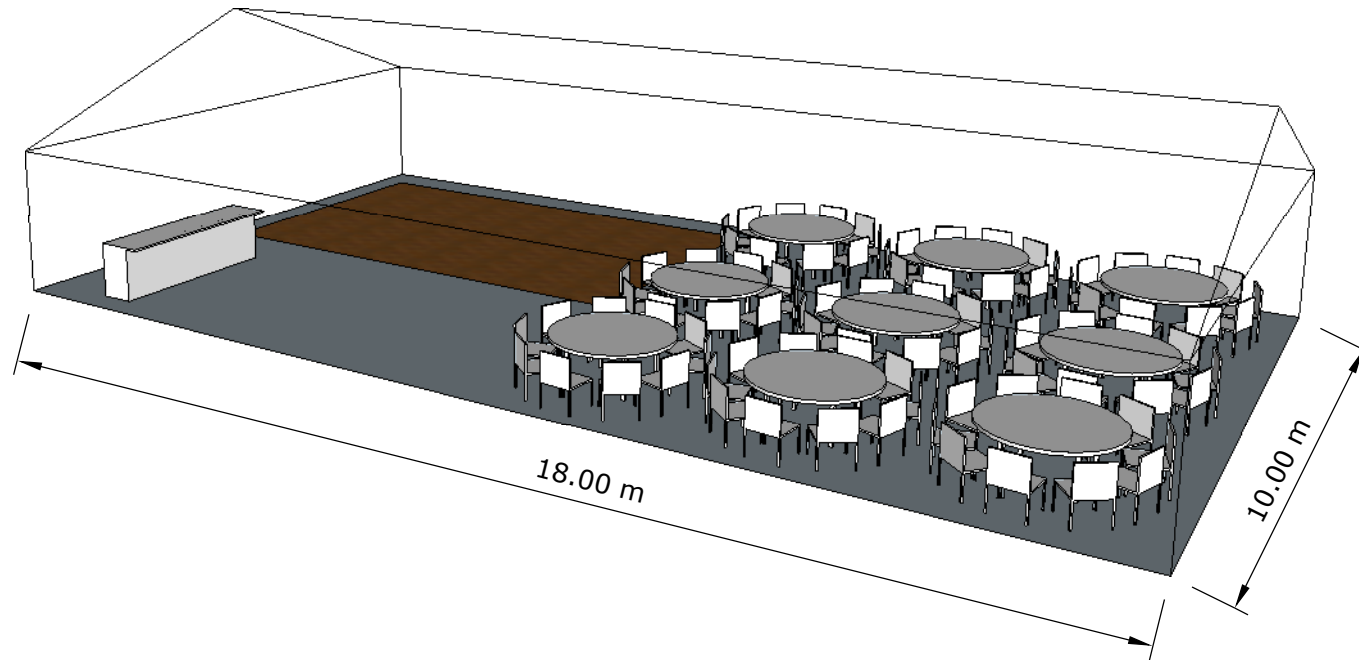

Seated Floor Plan
Aluminium Structure
10m x 18m
Round 6 Foot Tables

Guests Numbers: Approximately 90
Dance Floor: Small