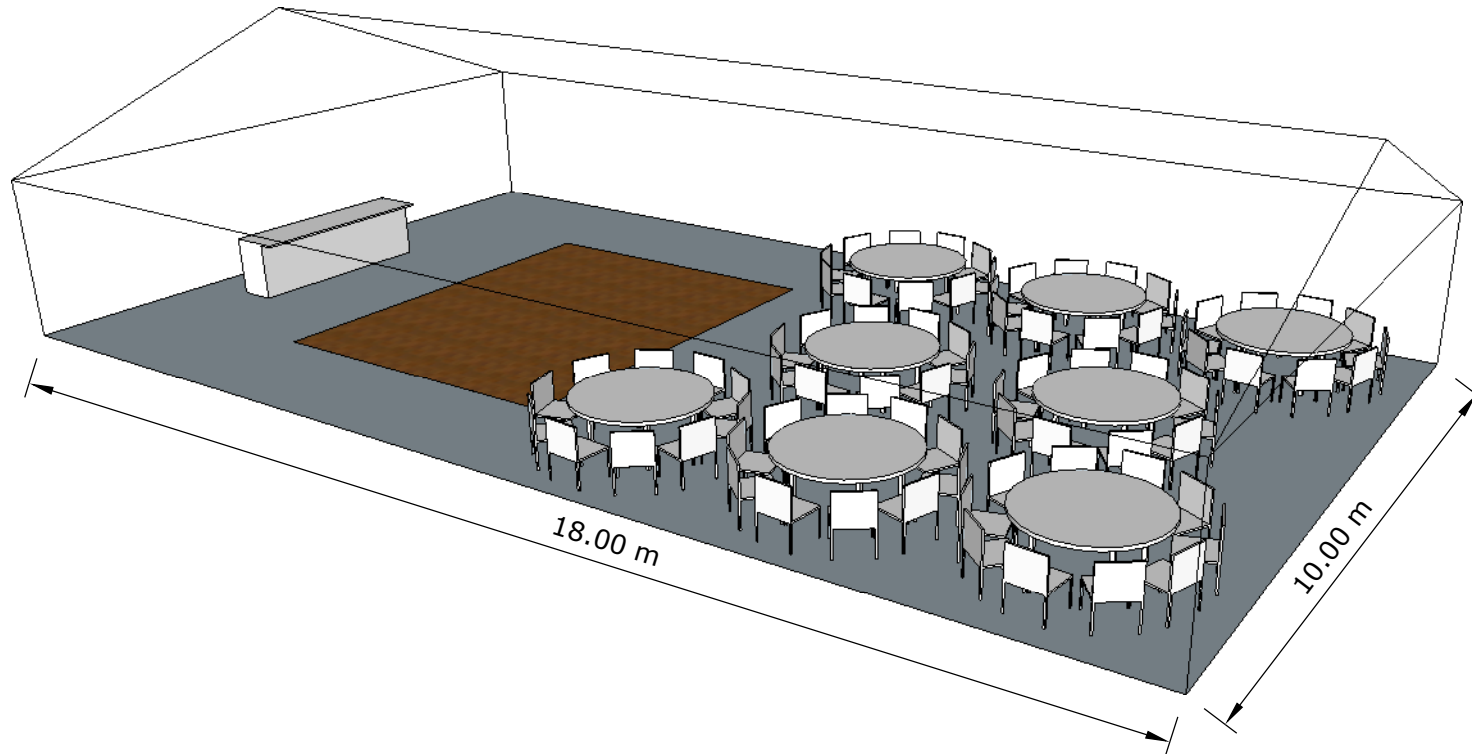

**Seated Floor Plan**  
**Aluminium Structure**  
**10m x 18m**  
**Round 6 Foot Tables**

Guests Numbers: Approximately 80  
Dance Floor: Small