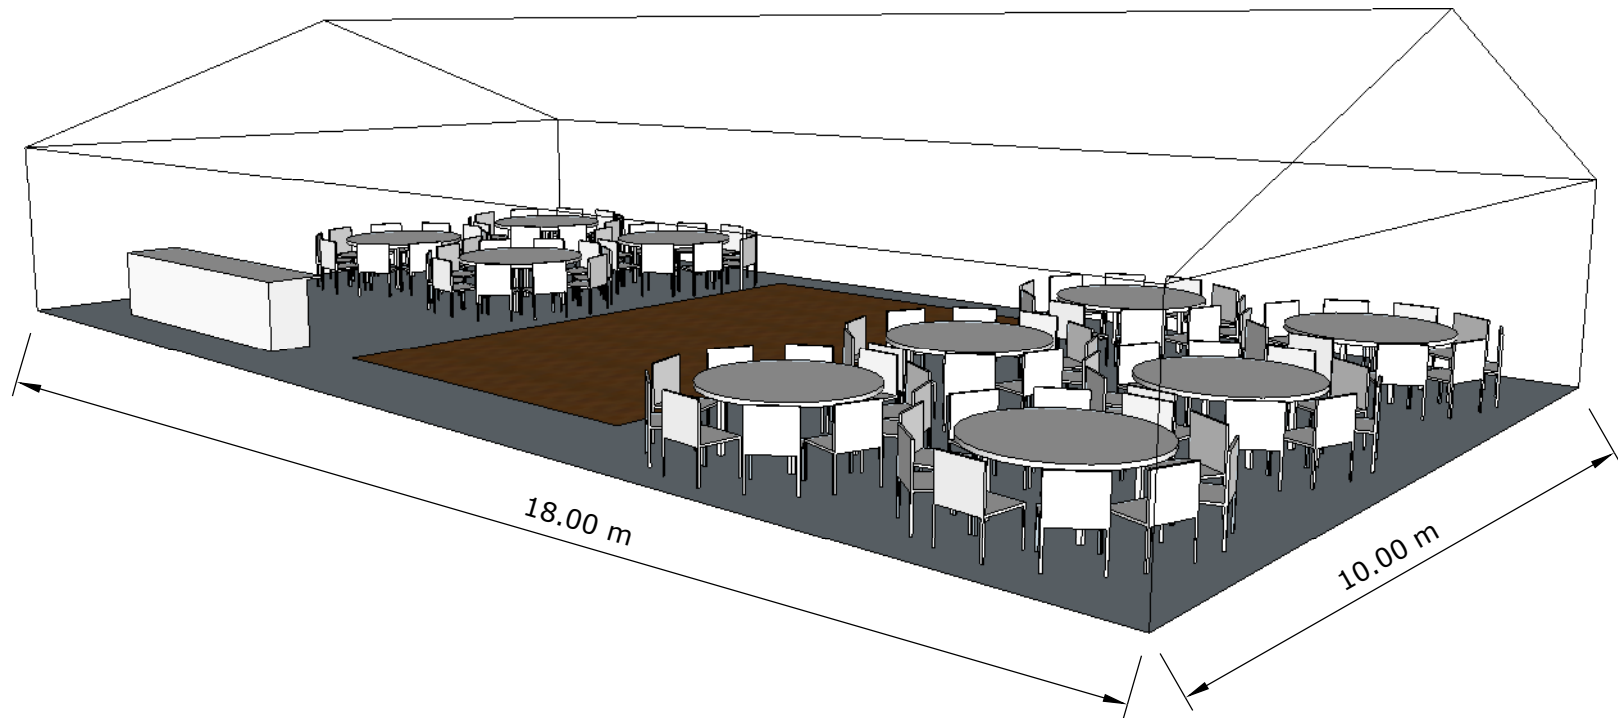

Seated Floor Plan
Aluminium Structure
10m x 18m
Round 6 Foot Tables

Guests Numbers: Approximately 100
Dance Floor: Small