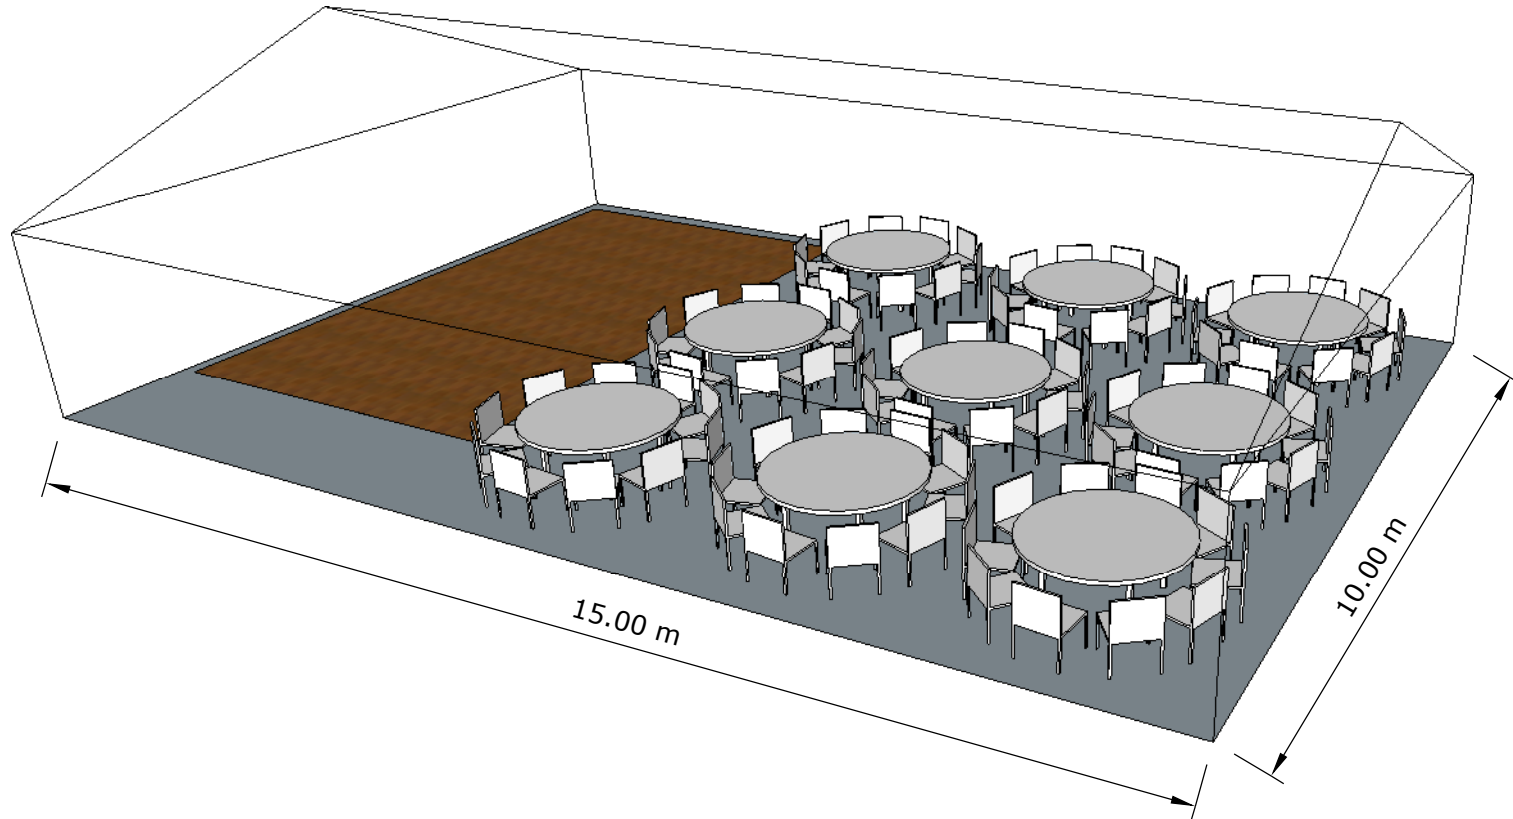

Seated Floor Plan
Aluminium Structure
10m x 15m
Round 6 Foot Tables

Guests Numbers: Approximately 90
Dance Floor: Small