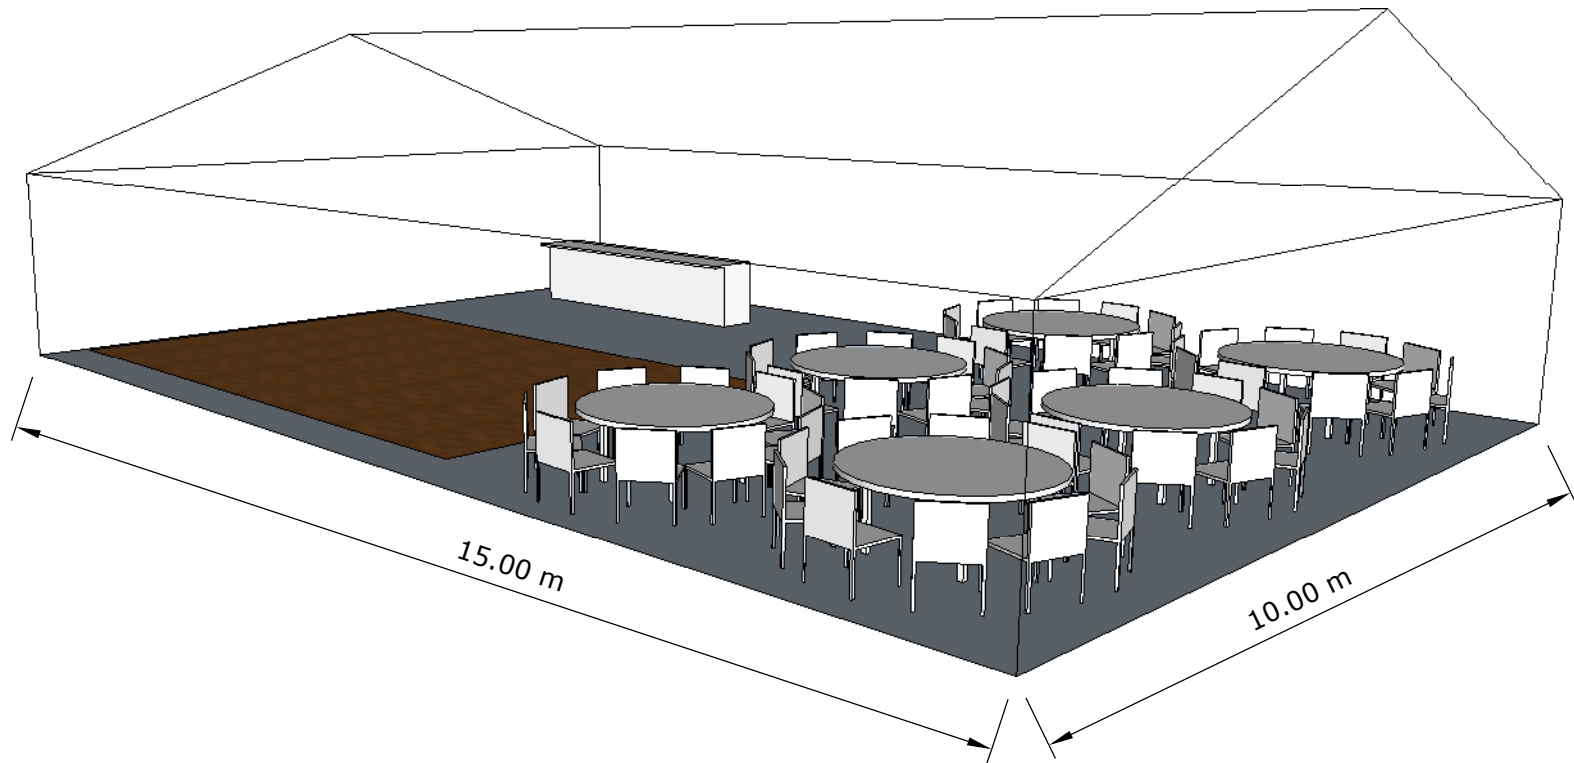

Seated Floor Plan
Aluminium Structure
10m x 15m
Round 6 Foot Tables

Guests Numbers: Approximately 60
Dance Floor: Small