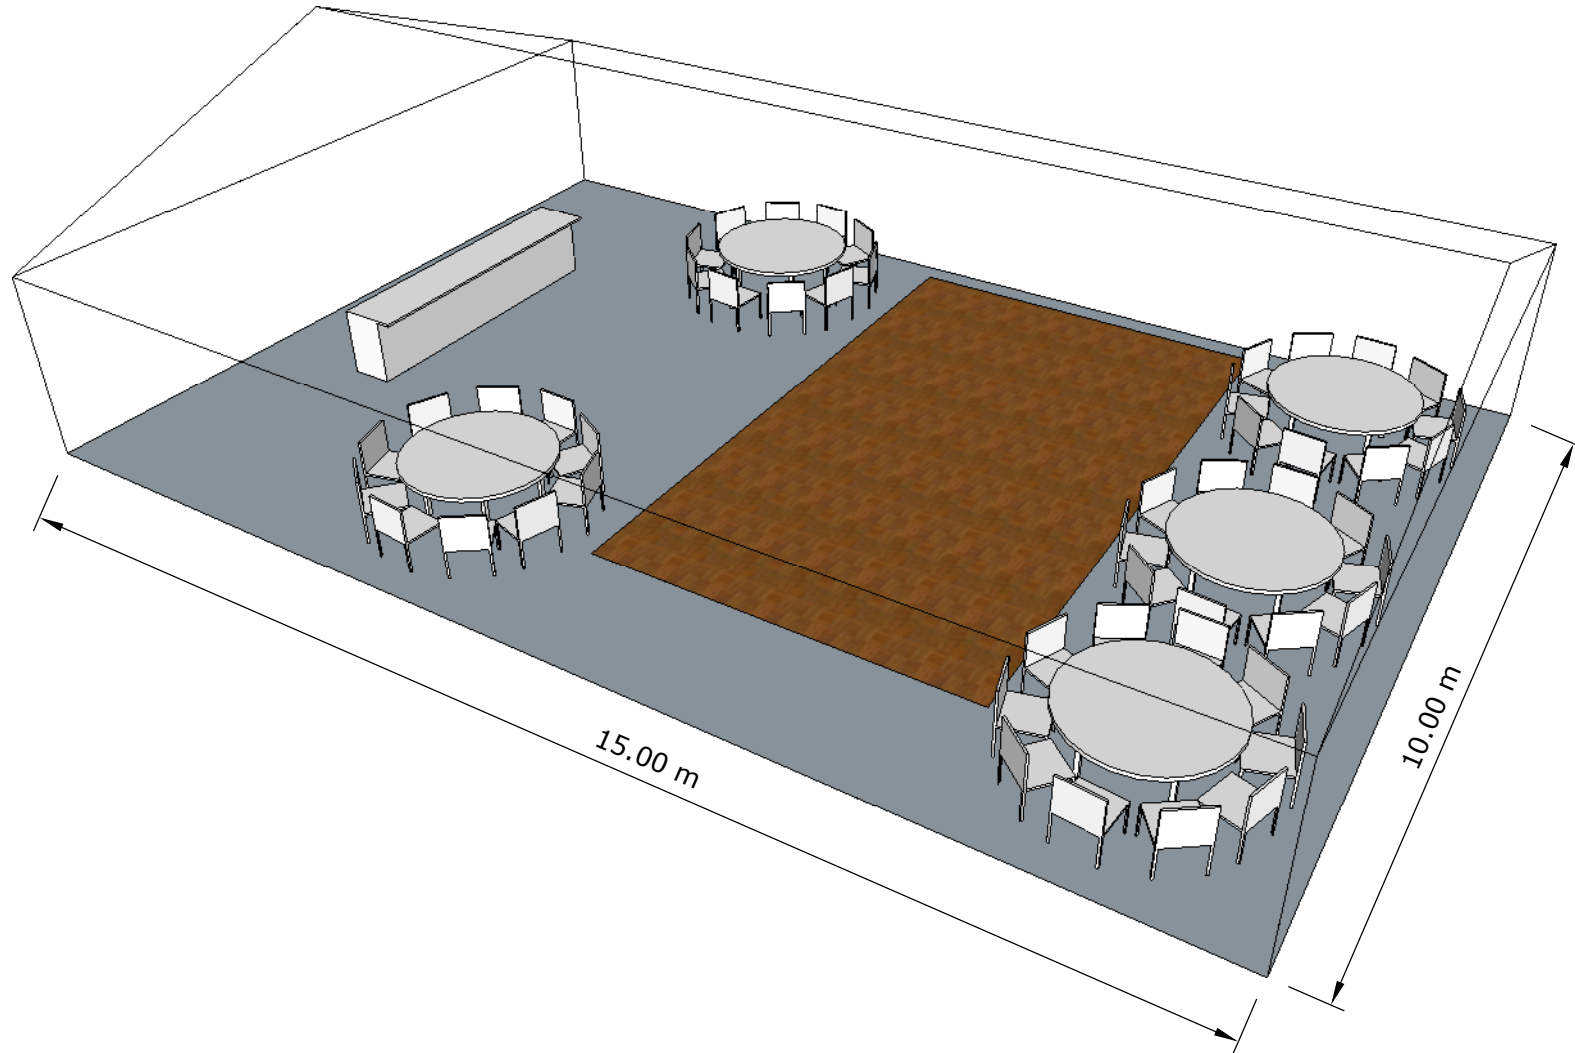

Seated Floor Plan
Aluminium Structure
10m x 15m
Round 6 Foot Tables

Guests Numbers: Approximately 50
Dance Floor: Small