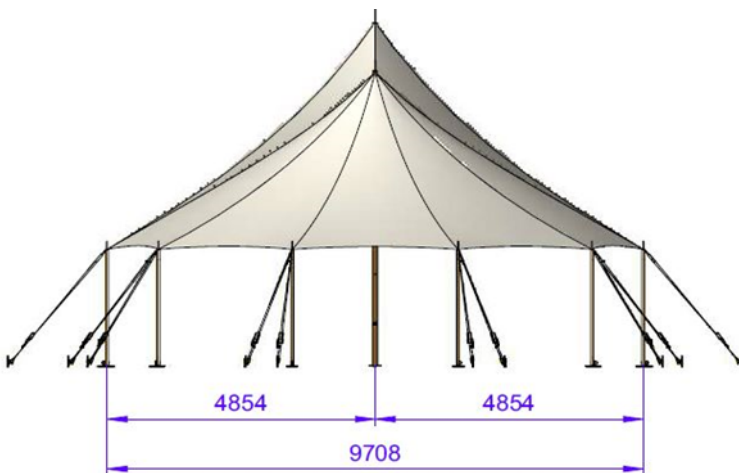

## 10m x 9m

### 1 Centre Pole

Plan View

Side View

End View

Pegging Detail