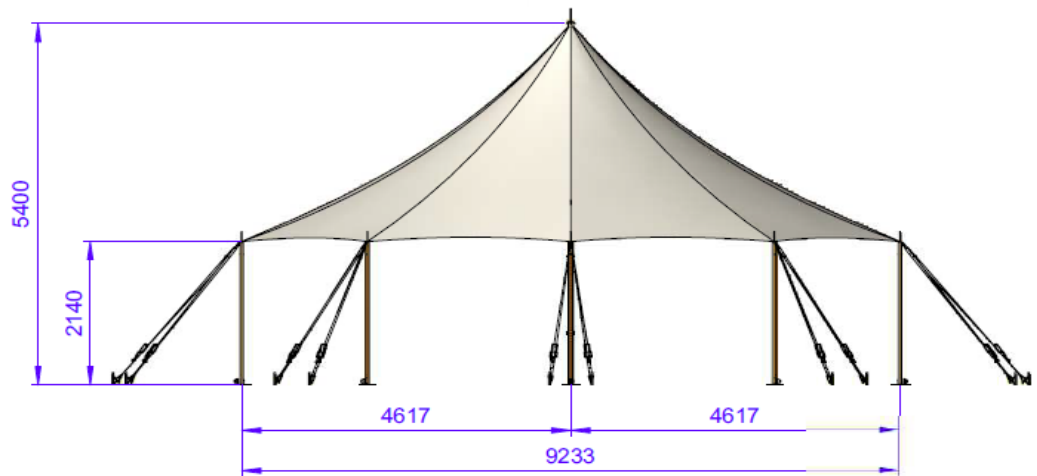

# Hamptons Marquee Specifications

## 10m x 9m

### 1 Centre Pole

Plan View

Side View

End View

Pegging Detail