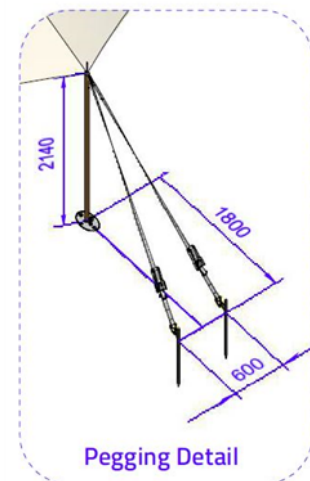

## 10m x 9m

### 1 Centre Pole

Plan View

Side View

End View

Pegging Detail