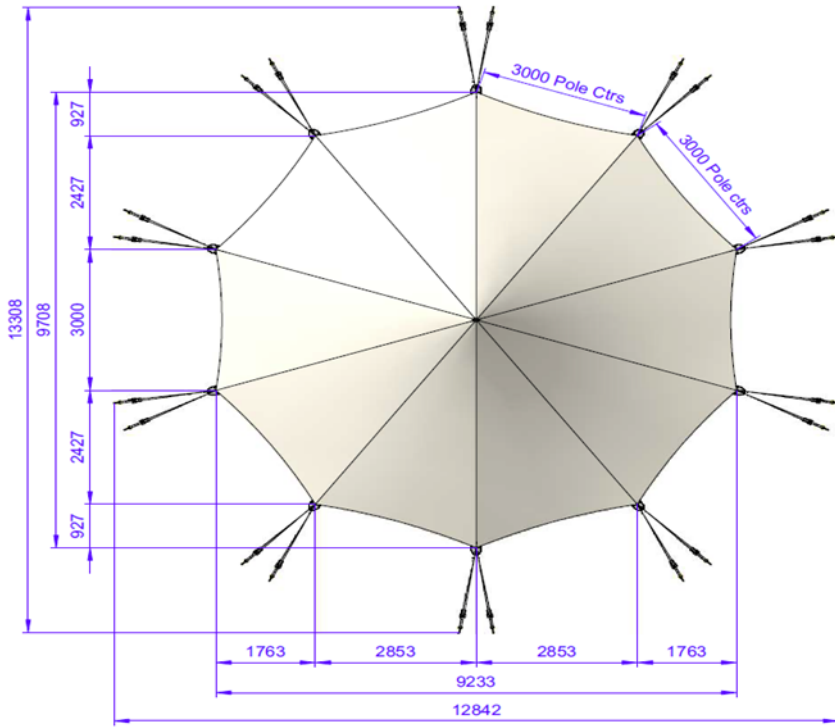

# Hamptons Marquee Specifications

## 10m x 9m

### 1 Centre Pole

Plan View

Side View

End View

Pegging Detail