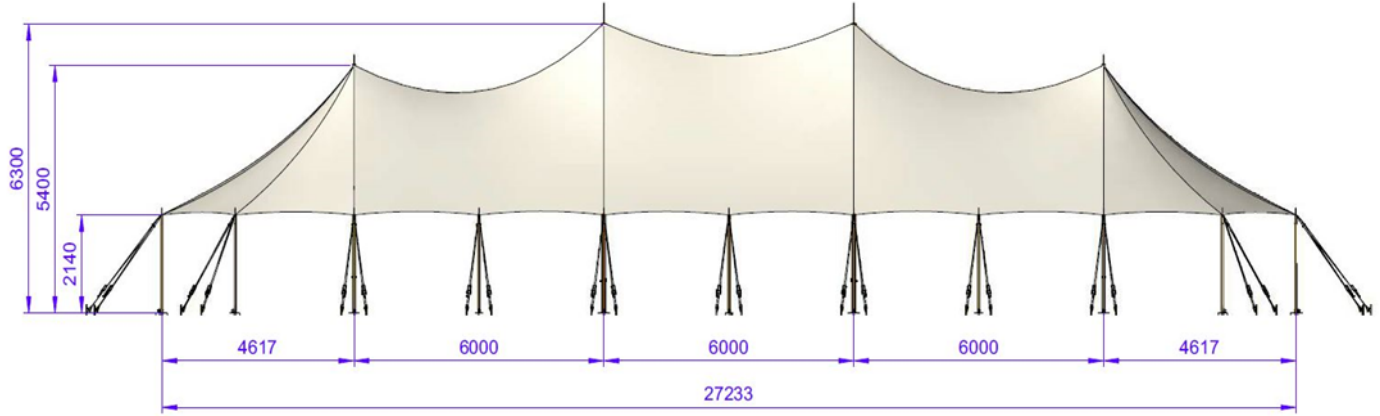

Hamptons Marquee Specifications

10m x 27m

4 Centre Poles

243.6m²

Plan View

Side View

End View

Pegging Detail