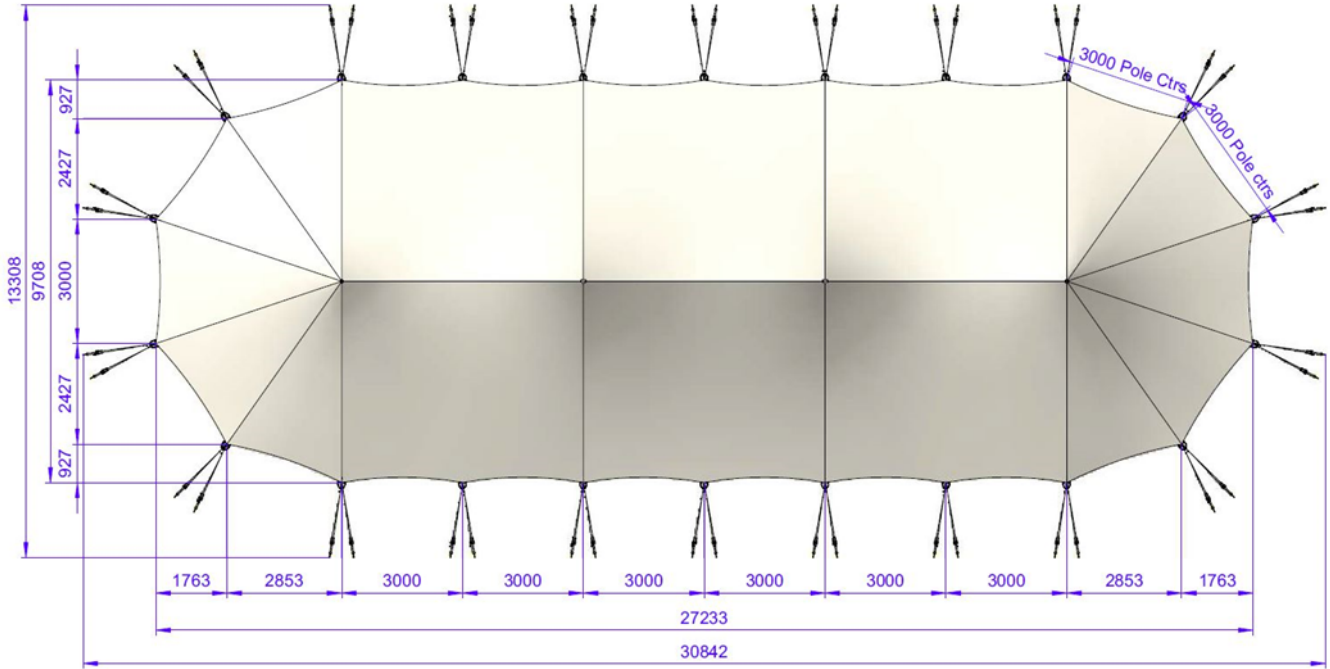

Hamptons Marquee Specifications

10m x 27m

4 Centre Poles

243.6m²

Plan View

Side View

End View

Pegging Detail