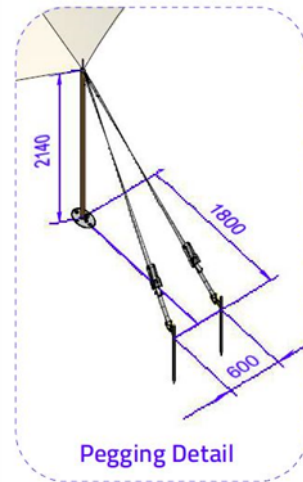

Hamptons Marquee Specifications

10m x 27m

4 Centre Poles

243.6m²

Plan View

Side View

End View

Pegging Detail