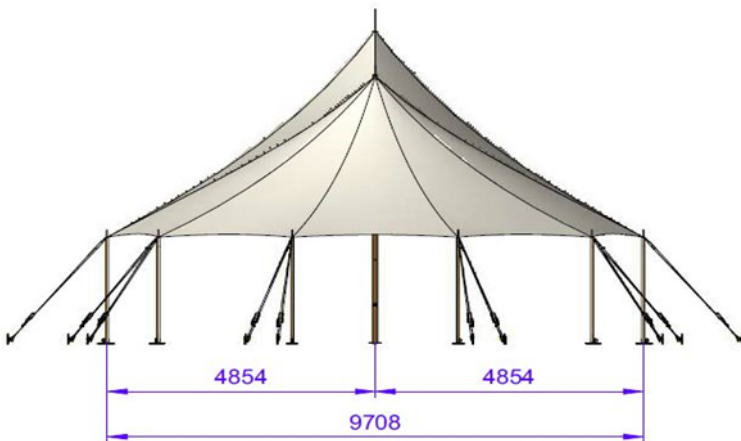

Hamptons Marquee Specifications

10m x 21m

3 Centre Poles

Plan View

Side View

End View

Pegging Detail