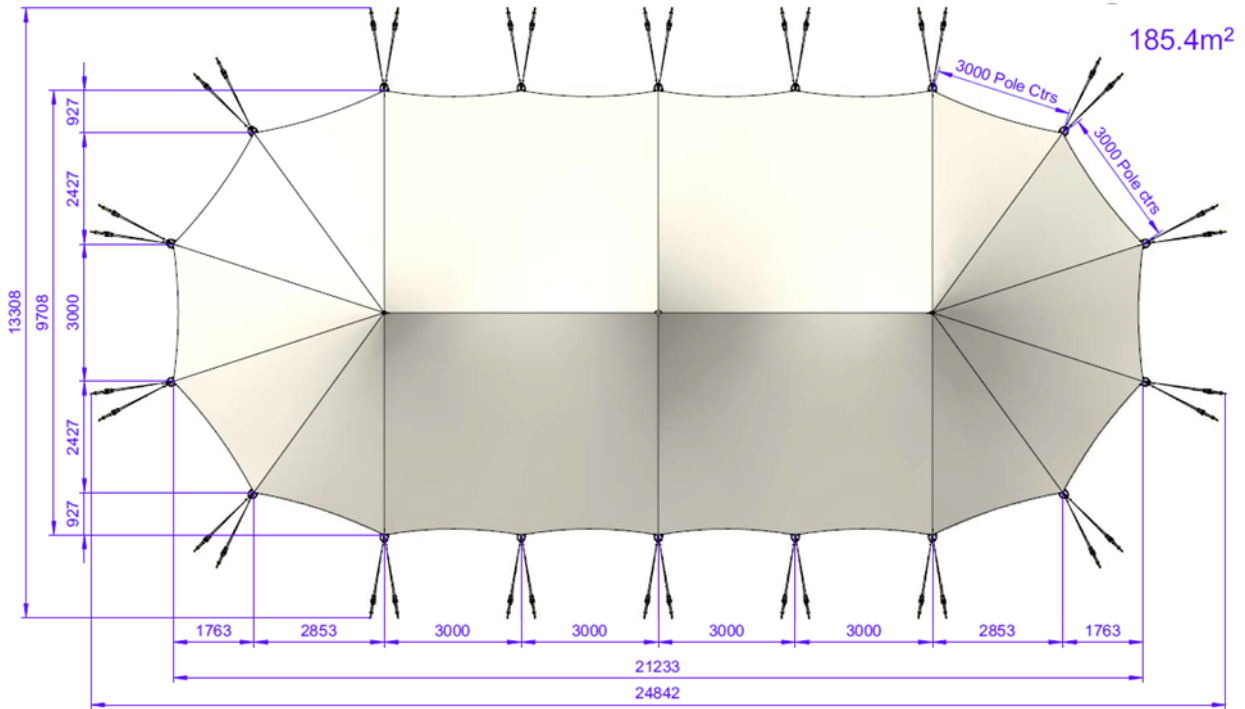

Hamptons Marquee Specifications

10m x 21m

3 Centre Poles

Plan View

Side View

End View

Pegging Detail