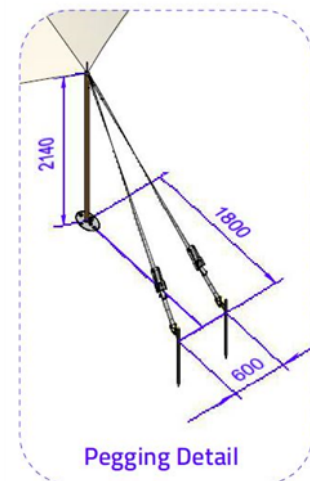

Hamptons Marquee Specifications

10m x 21m

3 Centre Poles

Plan View

Side View

End View

Pegging Detail