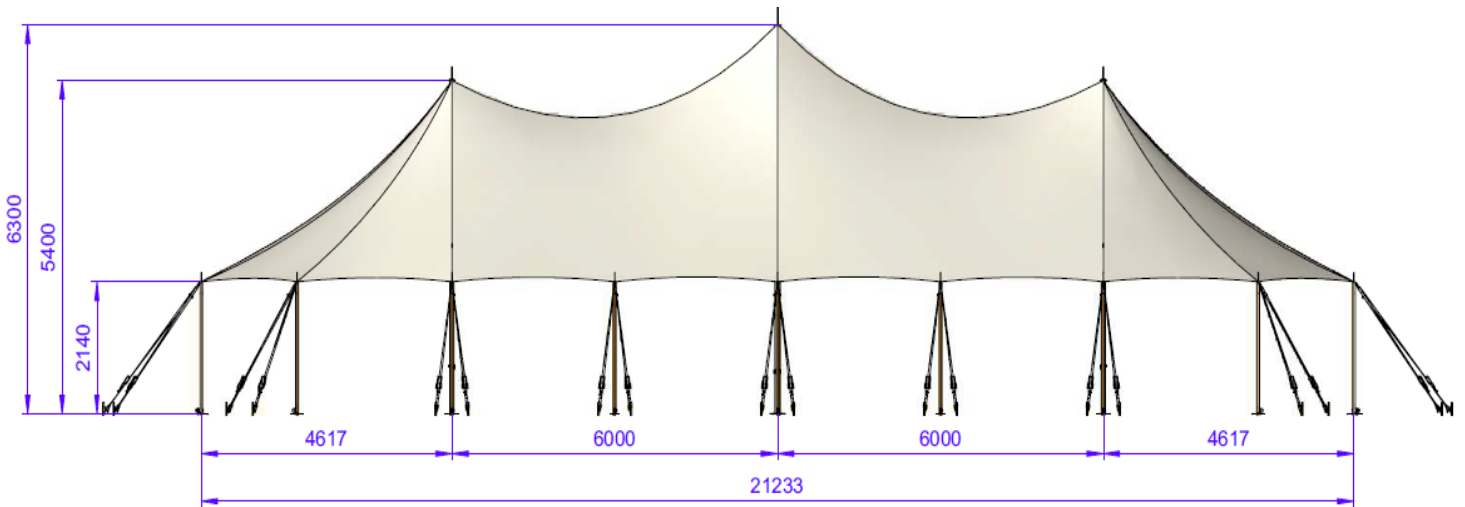

Hamptons Marquee Specifications

10m x 21m

3 Centre Poles

Plan View

Side View

End View

Pegging Detail