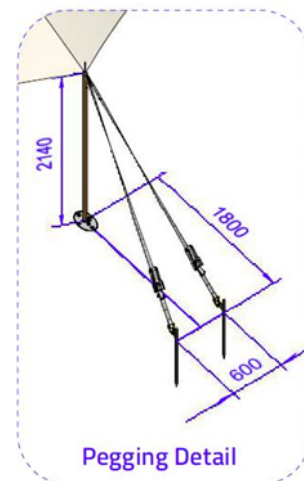

## 10m x 15m

### 2 Centre Poles

127.2m<sup>2</sup>

Plan View

Side View

End View

Pegging Detail