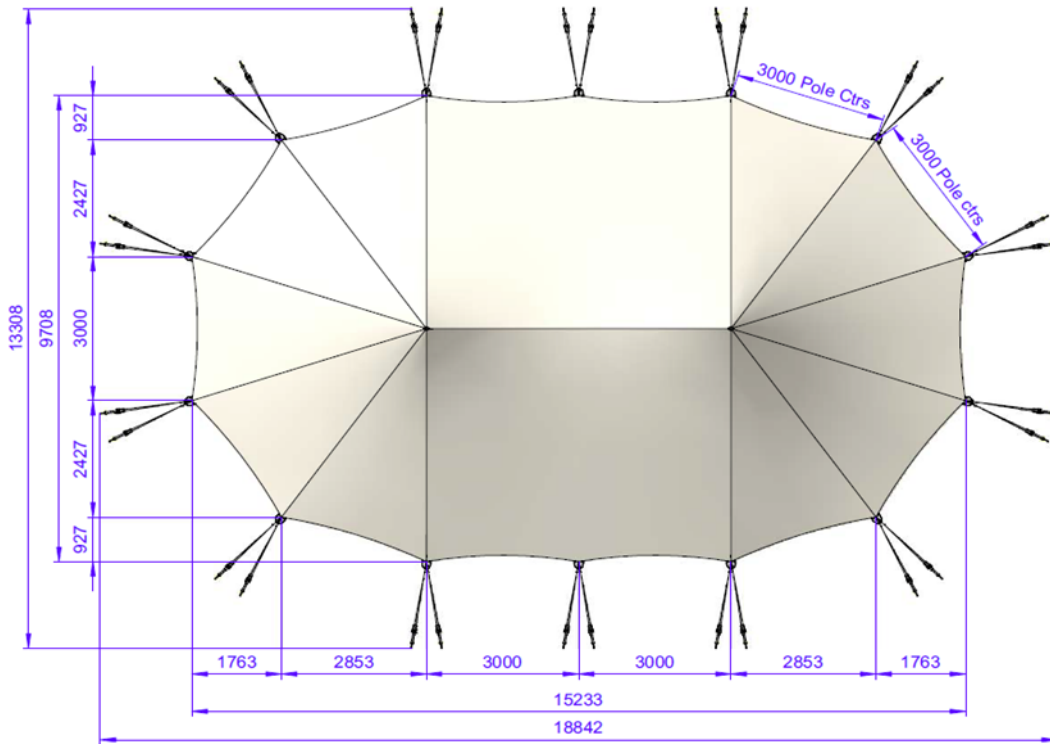

# Hamptons Marquee Specifications

## 10m x 15m

### 2 Centre Poles

127.2m<sup>2</sup>

Plan View

Side View

End View

Pegging Detail