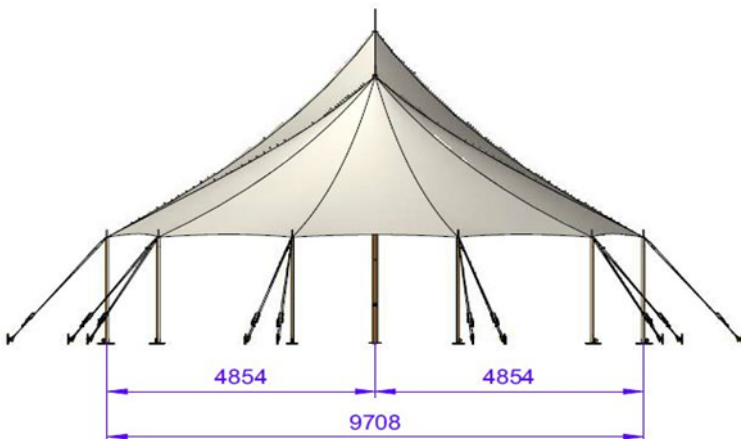

## 10m x 15m

### 2 Centre Poles

127.2m<sup>2</sup>

Plan View

Side View

End View

Pegging Detail