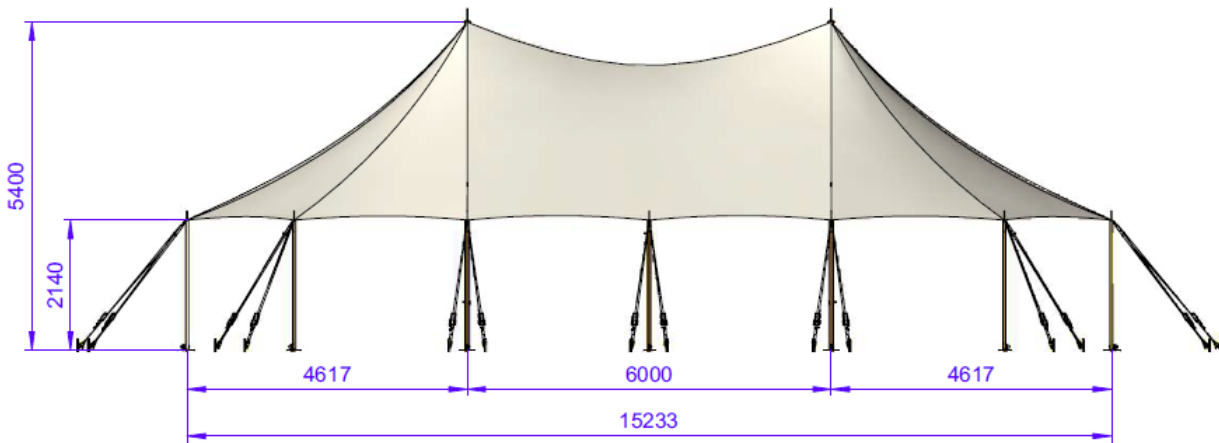

# Hamptons Marquee Specifications

## 10m x 15m

### 2 Centre Poles

127.2m<sup>2</sup>

Plan View

Side View

End View

Pegging Detail